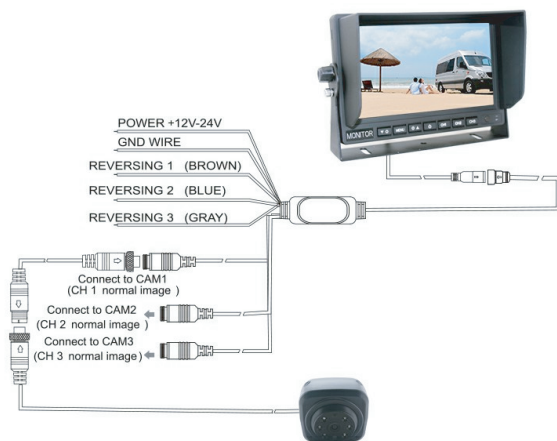

Wiring Diagram